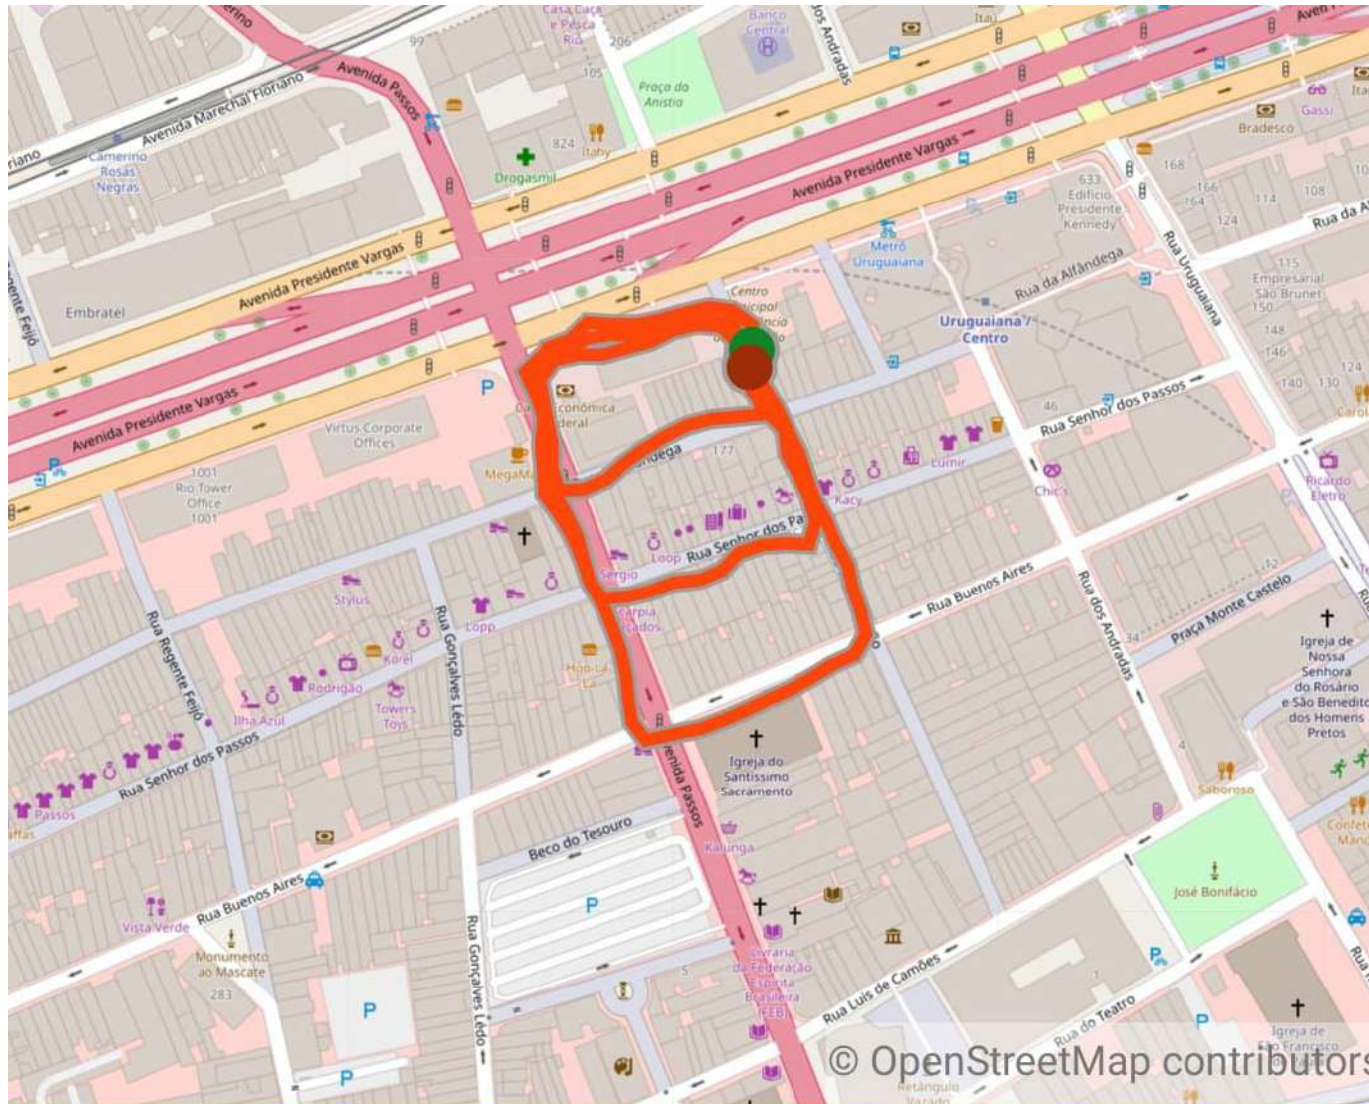

© OpenStreetMap contributors

Corrida, Brasil
Sportractive 21/03/2023

00:21:23	1,290	121	16:36
Duração	km	kcal	min/km

Corrida, Sportractive

Sportractive 29/03/2023

00:18:30

Duração

1,197

km

111

kcal

15:28

min/km